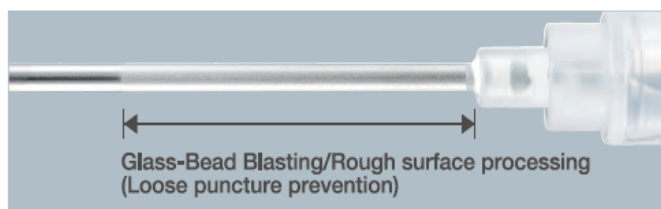

For large-size and medium-size animals

DISPOSABLE VETERINARY NEEDLE FOR ANIMALS

14Gx51mm

VETERINARY NEEDLE FOR ANIMALS

Point symbol Marks

Lancet point

Large-gauge, multi-purpose needle for animals — including injection of drug solution into large-size animals.

Features

Loose puncture prevention

When injecting drug solution into large animals, a needle once punctured can be easily fell off and may cause troubles. Unisis developed a function to prevent the loose puncture by Glass-Bead Blasting on the needle end surface.

Names of parts with sketches

Shape of needle tip

The shape of needle tip is Lancet Point for achieving smooth and stable puncture. Its angle is ground for optimal puncture into thick skin of large animals.

Lancet point (sideways view)

Lancet point (diagonal view)

Needle hub

The needle hub is featured with large bore—3.8mm inner dia. or 50 Moto in the Japanese standard to describe the needle hub size. It prevents erroneous use of this needle to human beings and also allows to inject large amount of drug solution.