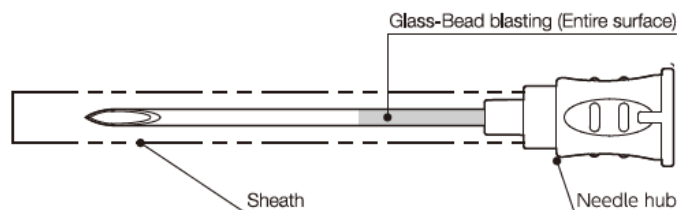

Features

Loose puncture prevention

When injecting drug solution into large animals, a needle once punctured can be easily fell off and may cause troubles. Unisis developed a function to prevent the loose puncture by Glass-Bead Blasting on the needle end surface.

Names of parts with sketches

Shape of needle tip

The shape of needle tip is Lancet Point for achieving smooth and stable puncture. Its angle is ground for optimal puncture into thick skin of large animals.

Lancet point (sideways view)

Lancet point (diagonal view)

Needle hub

The needle hub is featured with large bore—3.8mm inner dia. or 50 Moto in the Japanese standard to describe the needle hub size. It prevents erroneous use of this needle to human beings and also allows to inject large amount of drug solution.