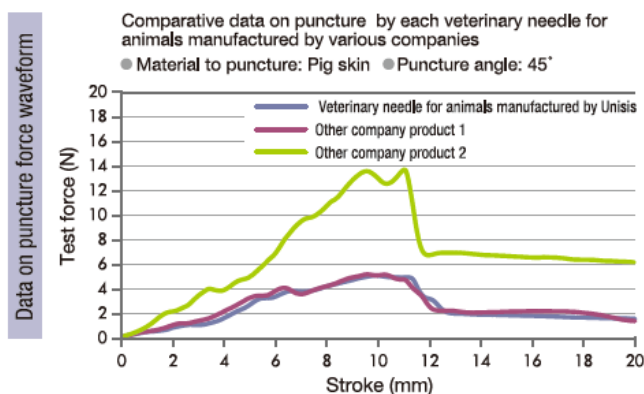

Features

Loose puncture prevention

When injecting drug solution into large animals, a needle once punctured can be easily fell off and may cause troubles. Unisis developed a function to prevent the loose puncture by Glass-Bead Blasting on the needle end surface.

Performance of puncture

As skins of large animals are thick but sensitive, high performance of puncture is required. Although Unisis' veterinary needle is large-gauge type, it has high puncture performance with sharp needle tip.

Names of parts with sketches

Shape of needle tip

The shape of needle tip is Lancet Point for achieving smooth and stable puncture. Its angle is ground for optimal puncture into thick skin of large animals.

Lancet point (sideways view)

Lancet point (diagonal view)

Needle hub

The needle hub is featured with large bore—3.8mm inner dia. or 50 Moto in the Japanese standard to describe the needle hub size. It prevents erroneous use of this needle to human beings and also allows to inject large amount of drug solution.